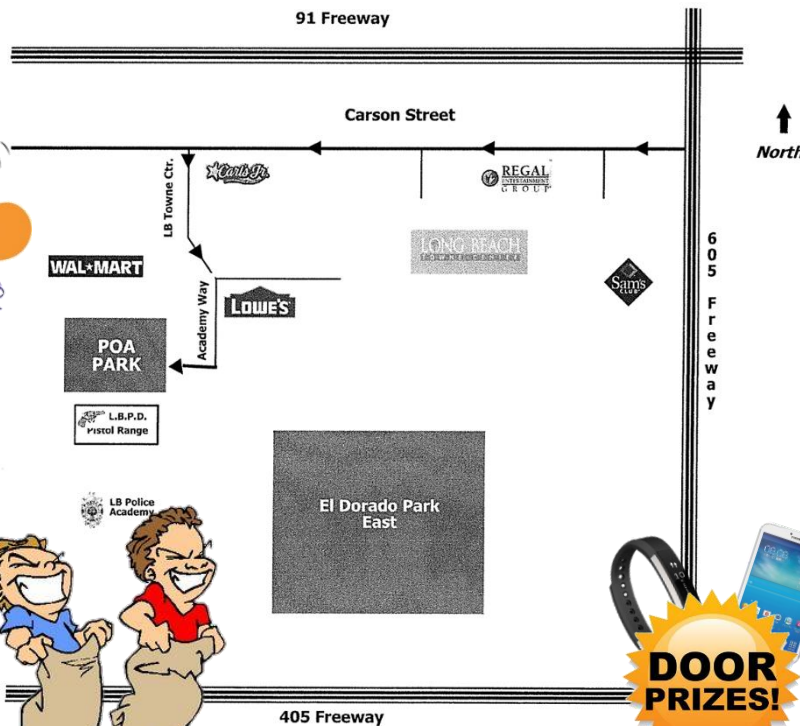

Branch 1100

Member Appreciation Picnic

May 19, 12p – 5p

Join us for friends, family, food, and fun!!!!

- Food
- Games
- Music
- Bounce House
- Door Prizes
- Dunk Tank for MDA (\$)

LBPOA PARK
 7390 E. Carson Boulevard
 Long Beach, CA 90808
RSVP by MAY 10th
(714) 748-1100

The LBPOA Park is located at the 605 Freeway & Carson Boulevard *behind* Lowe's Hardware in the Long Beach Towne Center (westbound on Carson t from the 605 Freeway).

- Turn left on Towne Center Drive (at Carl's Jr.) into the Towne Center
- Turn right at the 2nd stop sign and follow the road as it curves to the left behind Lowe's
- Make an immediate right (Academy Way)
- The Park is on your righthand side

DOOR PRIZES!